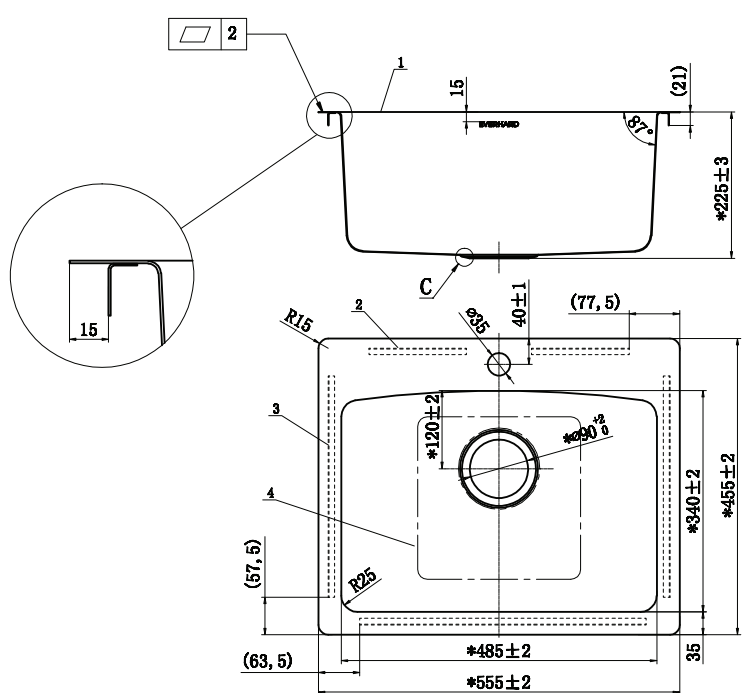

Nugleam™ 35L Utility Sink

Bowl:

- / 35L bowl with centre taphole
- / 304 stainless steel bowl with 25mm internal corner radius
- / 90mm stainless steel basket waste
- / Minimalist style with flat edge design

Warranty:

Stainless steel bowl: 25 years
Basket waste: 1 year

Overall Dimensions:

555 L x 455 W x 225mm D

Weight:

7.2kg

Product Codes:

73300 | Nugleam 35L Utility Sink

Disclaimer: All measurement are in millimetres and are solely for reference purposes. Colours have been reproduced with as much accuracy as possible. Any changes resulting from technical advance of design or colour may be made without prior notice. Tapware, accessories and appliances are for illustration purposes only. Further information on warranties is available at www.everhard.com.au